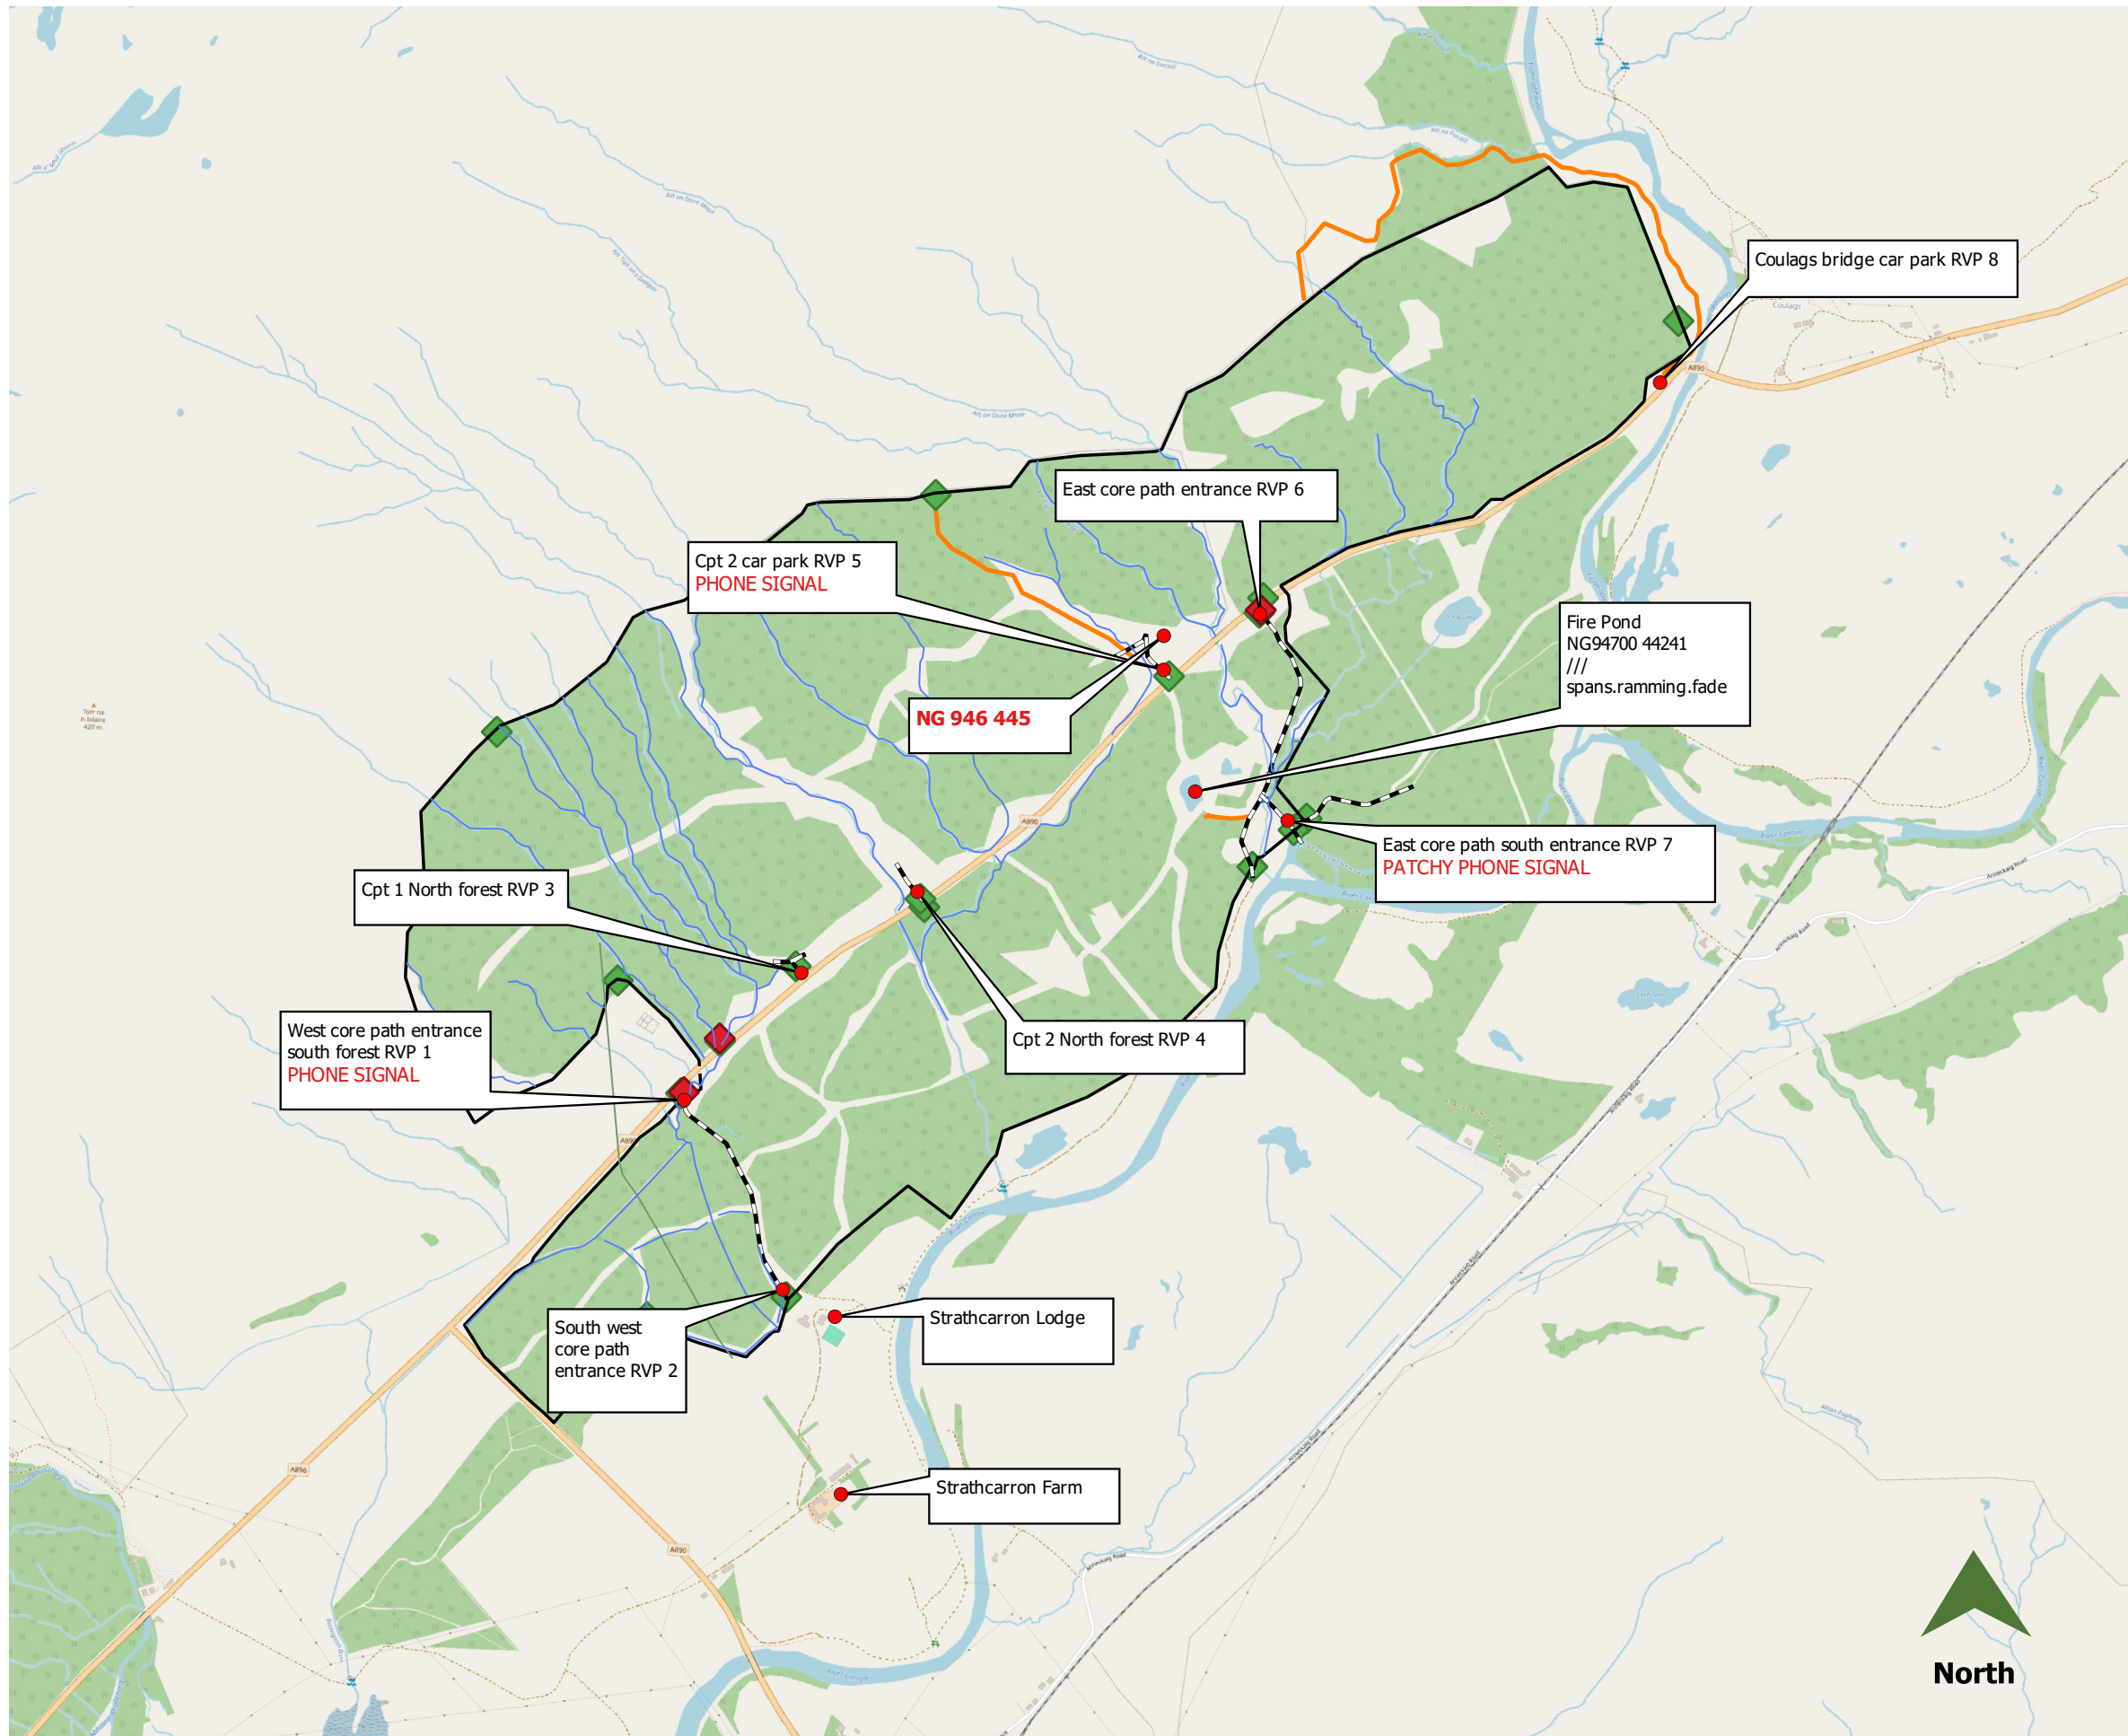

Bogallan
North Kessock
Inverness
IV1 3XE
01463 731393

Fire Plan Map

New Kelso (NGR) NG 944 442

-  New Kelso water
-  Fire beater stands
-  Roads
-  New Kelso water pipe
-  New Kelso boundary
-  Access gates for ATV
-  ATV Access track

Date: (16/04/24)

1:13,821.425965
METRES @ A3

Reproduced from Ordnance Survey
digital map data © Crown Copyright 2021.
All rights reserved Ordnance Survey Ltd:
100010059.