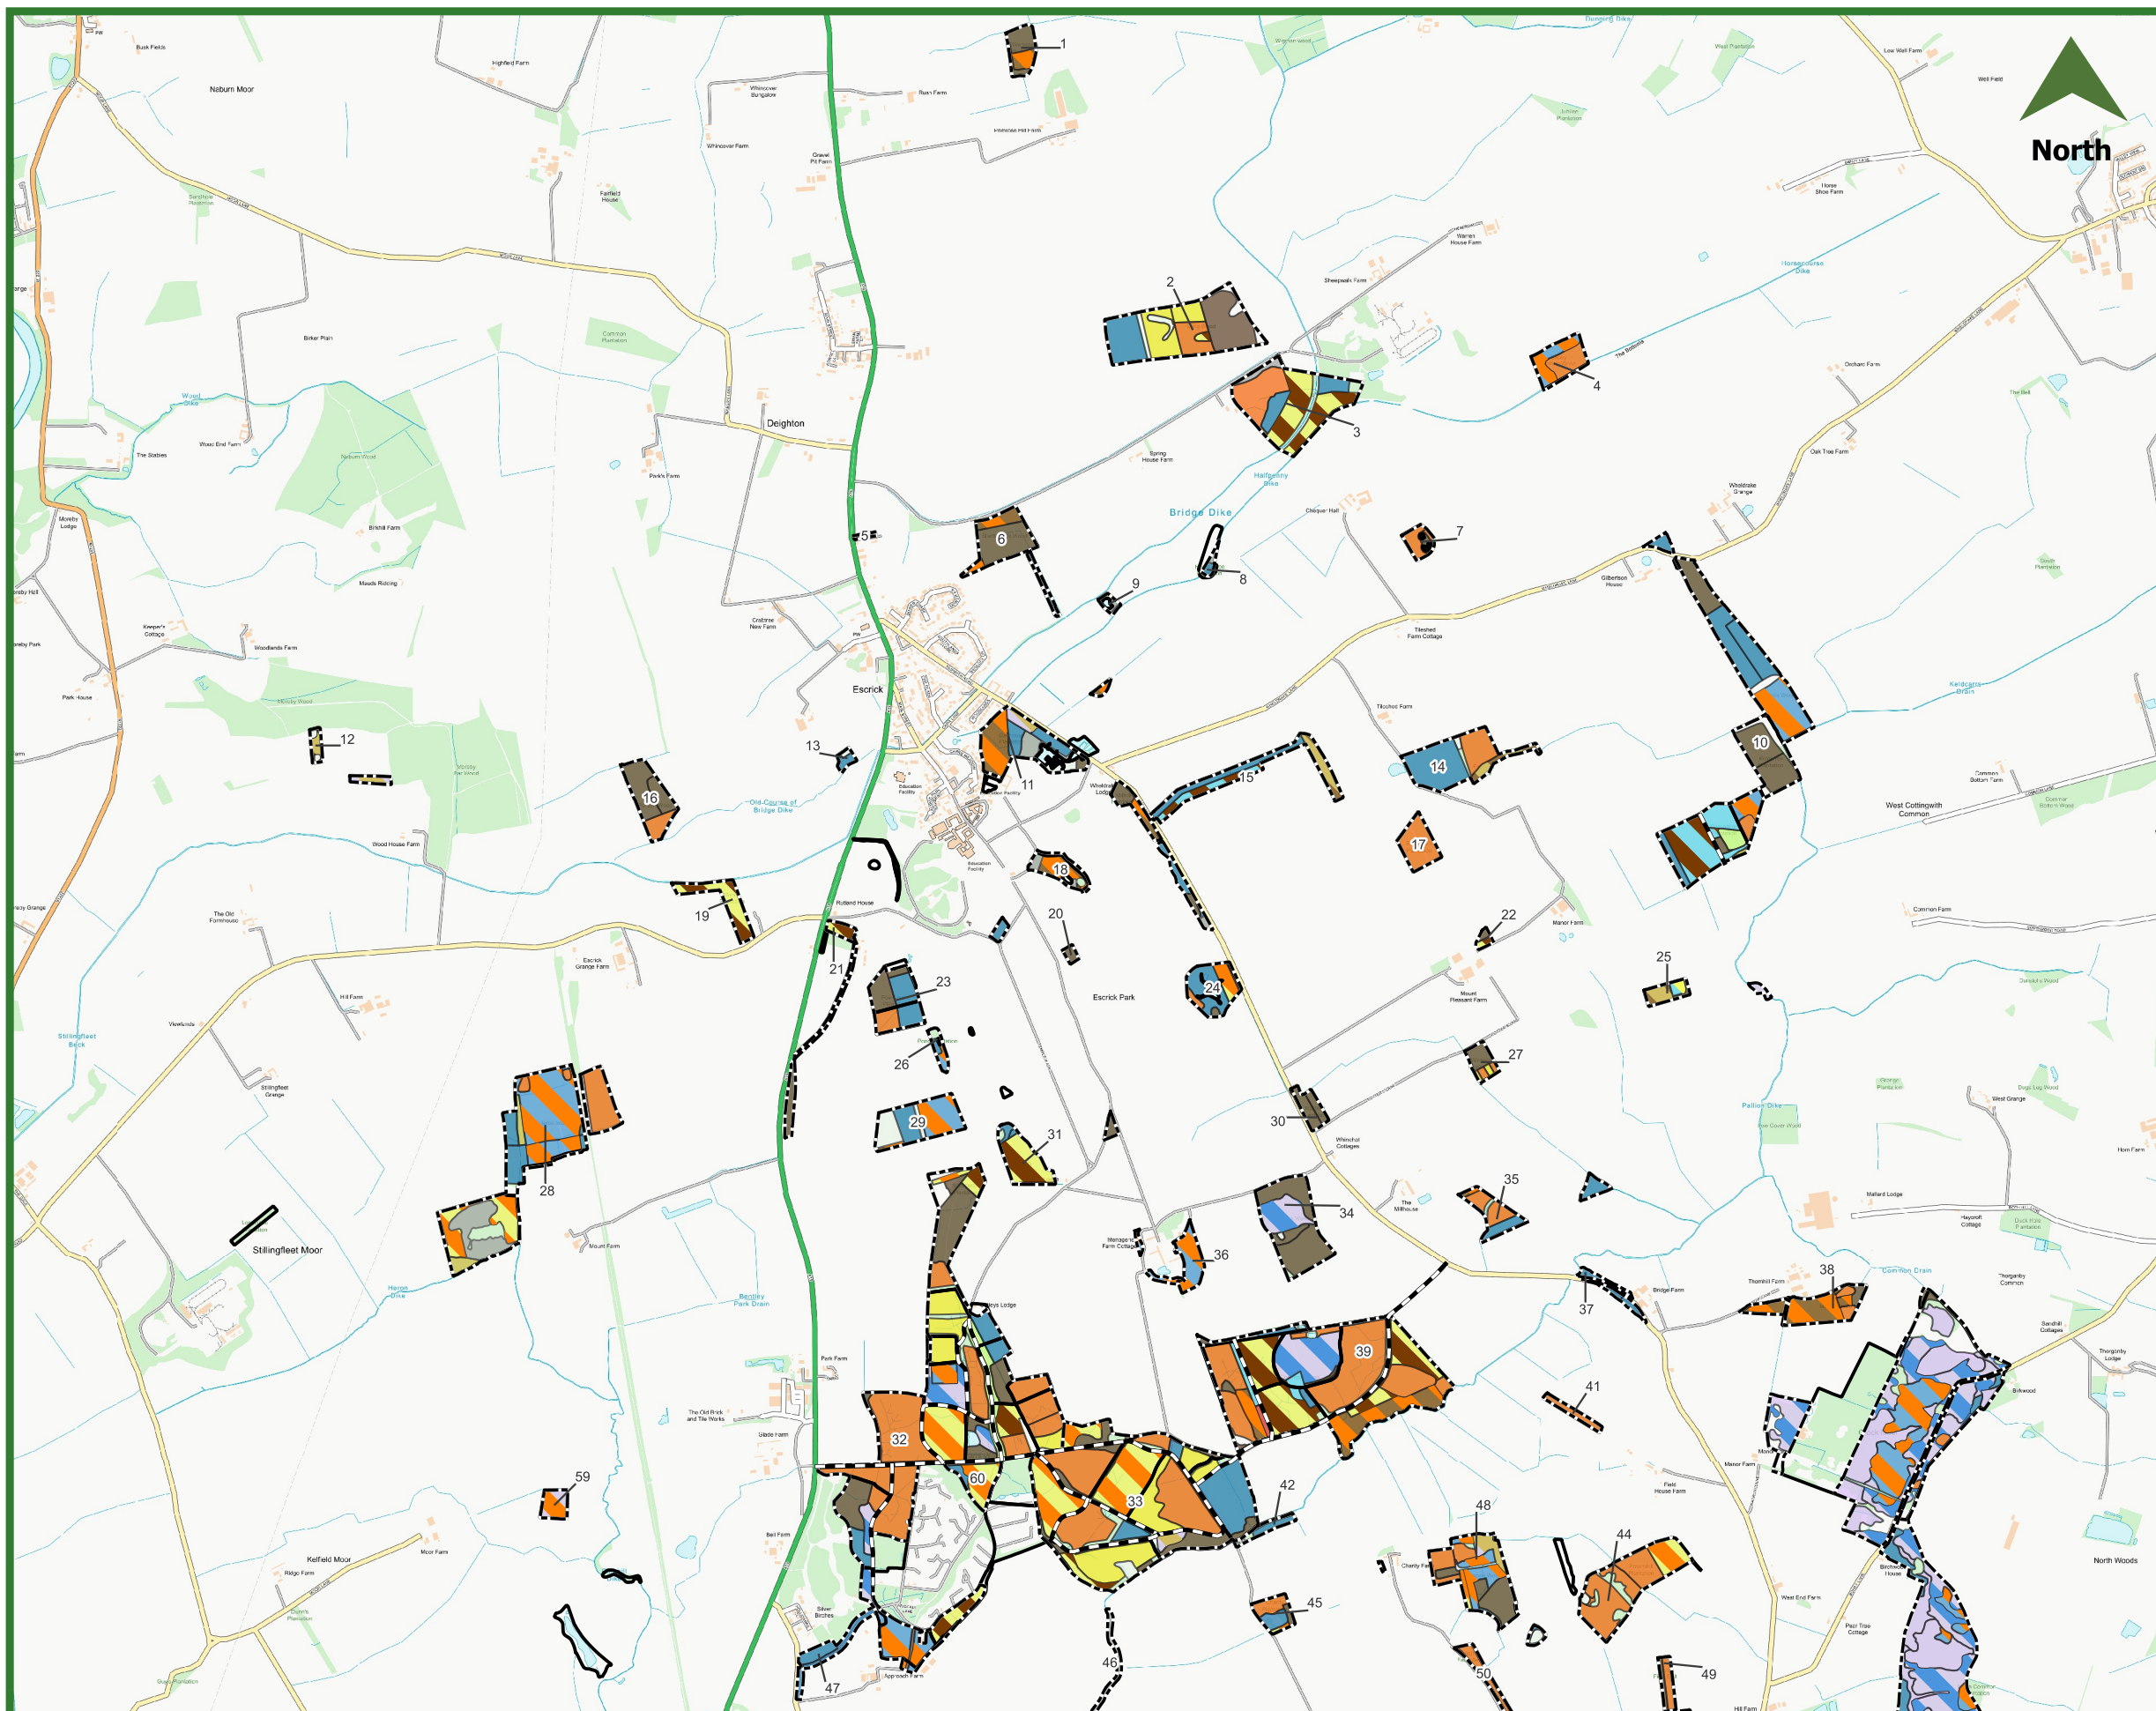

# Escrick Park Estate North area Current Species

NGR: SE 634 419

- Wagon Access
- Boundary
- Cpt. boundary
- BI
- Ash dominant
- LA
- MBL
- Oak dominant
- SP
- Spruce
- Yew
- WH/RC
- AR/WL
- Ash/MBL
- BI/Ash
- BI/Oak
- BI/SP
- LA/MBL
- SP/LA
- SP/LA/MBL
- SP/MBL
- SP/Oak
- Spruce/LA
- Spruce/MBL
- Scrub

1:25,000  
METRES @ A3

Date: November 2023

Reproduced from Ordnance Survey  
digital map data © Crown Copyright 2023.  
All rights reserved Ordnance Survey Ltd:  
100010059.